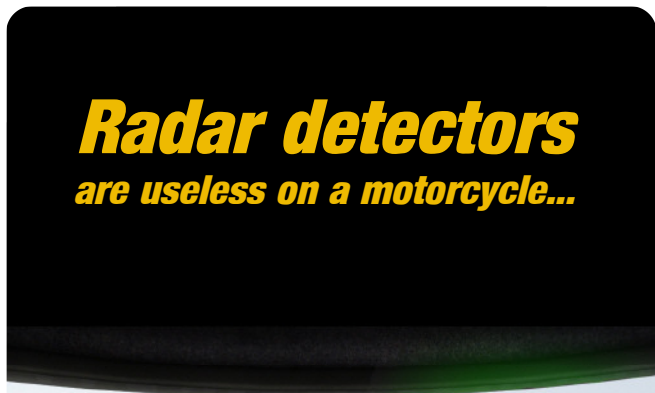

Speed trap alerts on a motorcycle have always been difficult ...until now.

Cheetah's brand new Vizalert helmet display is the only motorcycle helmet display system in the world that works with leading radar detectors and laser defense systems to give you visual alerts for all radar and laser speed traps, discreetly in your helmet.

If you have a high-end radar detector, don't let it just sit there in your car, now you can use it on your bike too.

**Stop missing alerts . . .
. . . start missing tickets!**

Vizalert is the only visor alert system which identifies both the radar band and signal strength to help you correctly interpret and use the information.

The flash rate increases the closer you are to the signal source.

COMPATIBLE RADAR DETECTORS

Valentine 1

Bel STi Driver

Escort 8500 X50

The Vizalert display system is also compatible with Blinder laser jammers requires our Laser Jammer Interface

Radar detectors are useless on a motorcycle...

...UNLESS you know when they alert!

vizalert

Alerts you just can't miss!

Wireless receiver and battery pack
Fully waterproof
Metallic / carbon fibre styling

6 Color LED Display
Works with detectors and jammers
Fully waterproof - different colors & flash rates let you know what is going on