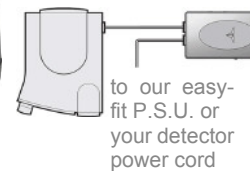

Vizalert Display
wireless waterproof alert system for your helmet - batteries included

Radar Detector Interface
"Plug & Play" wireless transmitter that tells the helmet display what your radar detector is doing