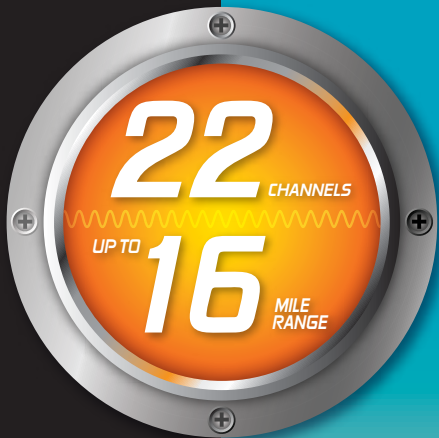

## TWO-WAY RADIOS WITH 22 CHANNELS, CHANNEL SCAN AND KEYPAD LOCK