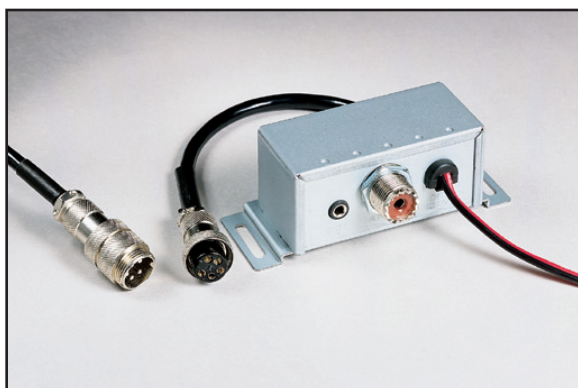

75 WX ST

Cobra®

REMOTE MOUNT CB RADIO

Remote mount system

Allows convenient dashboard installation.

SoundTracker® System

Cuts noise up to 90% for clearer communications.

NOAA weather & emergency radio

Be prepared for storms and emergencies with built-in NOAA radio receiver.

Illuminated LCD display

For bright, clear visibility of display.

Instant channel 9/19

Immediate access to emergency channel 9 or information channel 19.

www.cobra.com

75 WX ST

Features

Benefits

Remote Mount System	Remote installation box installs out of sight under your dash and the quick disconnect allows removal of the handpiece for security or use in other vehicles.
SoundTracker® System	Cuts noise up to 90%...and only Cobra has it.
10 Weather Channels	Receive immediate, up to the minute weather information 24 hours a day.
DW (Dual Watch)	Monitors 2 pre-selected channels simultaneously.
Full Channel Scan	Allows user to scan all 40 channels.
Instant Channel 9/19	Instant access from any channel to Emergency Channel 9 and Information Channel 19.
Illuminated LCD Display	Allows high visibility of display.
Power	On/Off and volume control.
Squelch Control	Eliminates background noise in the absence of a signal.

Unit Specifications - General

Unit Dimensions	4.5" H x 2.75" W x 1.75" D (114.3mm x 69.8mm x 44.5mm)	Weather Channels	10 NOAA Channels (162.400 to 163.275 MHz)	Master Pack Dimension:	9.75"H x 14.5"W x 8.5"D (247.7mm x 368.3mm x 216mm)
Unit Weight	1.75 lbs. (793.7g.)	SKU#:	75 WX ST	Master Pack Weight:	11.830 lbs. (5366g.)
Frequency Control:	Phase Lock Loop Synthesizer	UPC#:	0 28377 90233 8	*Specifications subject to change without notice* *All dimensions (H x W x D)*	
RF Output Power:	4 Watts	Package Dimension:	9" H x 6.75" W x 2.25" D (228.6mm x 171.5mm x 57.15mm)		
CB Channels:	40 Channels (26.965 to 27.405 MHz)	Master Pack Qty:	6		