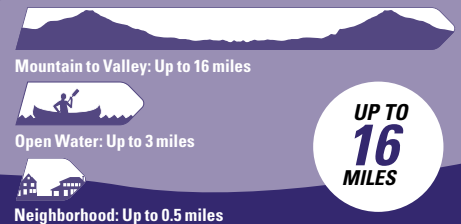

WARRANTY

1 Year

*The range in real-life conditions can be reduced from maximum range.

TO LEARN MORE, VISIT US ON THE WEB AT
www.motorolasolutions.com/talkabout

LIKE US ON FACEBOOK

www.facebook.com/MotorolaTalkaboutWalkieTalkies

MOTOROLA, MOTOROLA SOLUTIONS and the Stylized M Logo are trademarks or registered trademarks of Motorola Trademark Holdings, LLC and are used under license. All other trademarks are the property of their respective owners. © 2016 Motorola Solutions, Inc. All rights reserved.

*The communication range quoted is calculated under optimum conditions, with an unobstructed line of sight. Actual range will vary depending on terrain and conditions, and is often less than maximum possible. Your actual range will be limited by several factors including, but not limited to, terrain, weather conditions, electromagnetic interference, and obstructions.